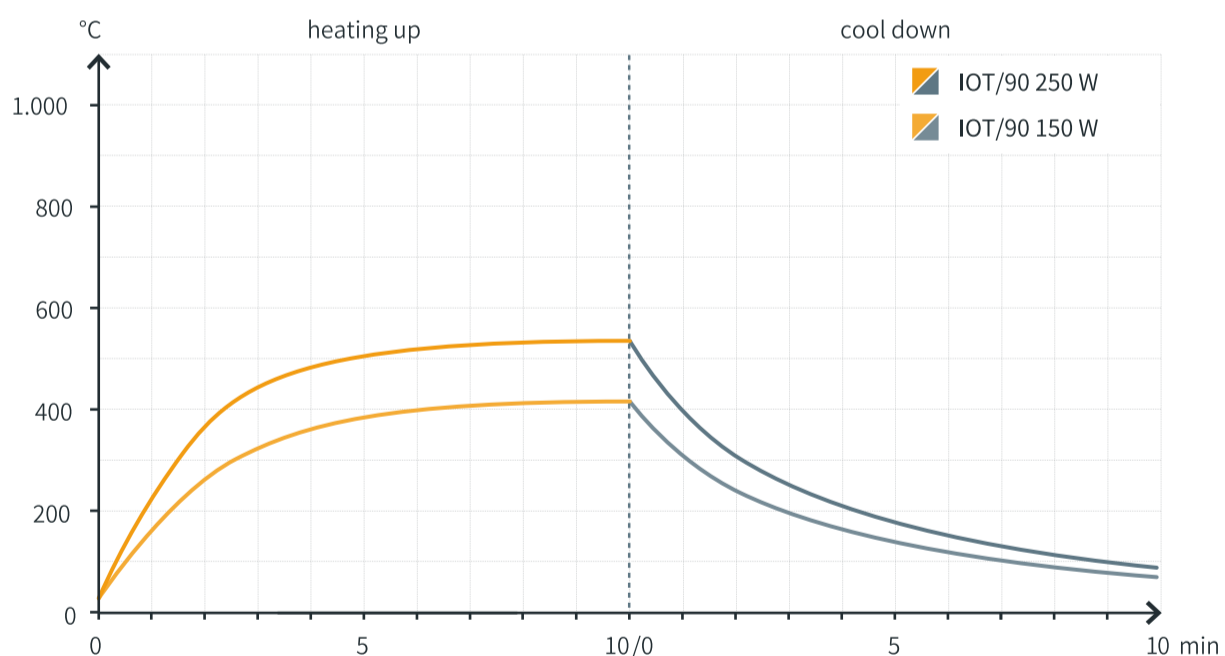

Heater Temperature