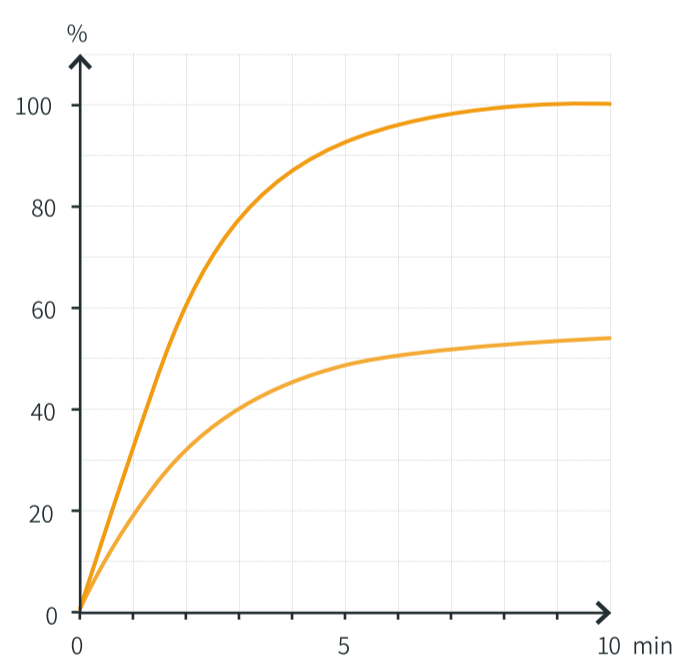

Heater Performance

Архангельск (8182)63-90-72
Астана (7172)727-132
Астрахань (8512)99-46-04
Барнаул (3852)73-04-60
Белгород (4722)40-23-64
Брянск (4832)59-03-52
Владивосток (423)249-28-31
Волгоград (844)278-03-48
Вологда (8172)26-41-59
Воронеж (473)204-51-73
Екатеринбург (343)384-55-89
Иваново (4932)77-34-06

Ижевск (3412)26-03-58
Иркутск (395)279-98-46
Казань (843)206-01-48
Калининград (4012)72-03-81
Калуга (4842)92-23-67
Кемерово (3842)65-04-62
Киров (8332)68-02-04
Краснодар (861)203-40-90
Красноярск (391)204-63-61
Курск (4712)77-13-04
Липецк (4742)52-20-81

Магнитогорск (3519)55-03-13
Москва (495)268-04-70
Мурманск (8152)59-64-93
Набережные Челны (8552)20-53-41
Нижний Новгород (831)429-08-12
Новокузнецк (3843)20-46-81
Новосибирск (383)227-86-73
Омск (3812)21-46-40
Орел (4862)44-53-42
Оренбург (3532)37-68-04
Пенза (8412)22-31-16

Пермь (342)205-81-47
Ростов-на-Дону (863)308-18-15
Рязань (4912)46-61-64
Самара (846)206-03-16
Санкт-Петербург (812)309-46-40
Саратов (845)249-38-78
Севастополь (8692)22-31-93
Симферополь (3652)67-13-56
Смоленск (4812)29-41-54
Сочи (862)225-72-31
Ставрополь (8652)20-65-13

Сургут (3462)77-98-35
Тверь (4822)63-31-35
Томск (3822)98-41-53
Тула (4872)74-02-29
Тюмень (3452)66-21-18
Ульяновск (8422)24-23-59
Уфа (347)229-48-12
Хабаровск (4212)92-98-04
Челябинск (351)202-03-61
Череповец (8202)49-02-64
Ярославль (4852)69-52-93

Киргизия (996)312-96-26-47

Россия (495)268-04-70

Казахстан (772)734-952-31