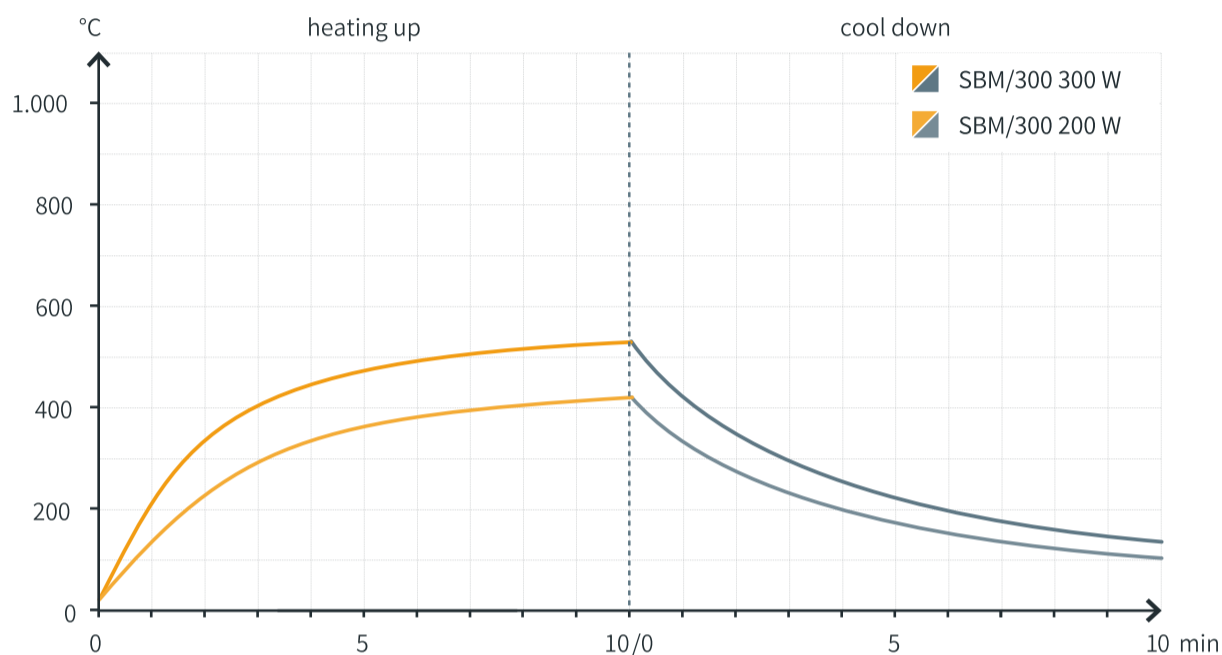

Технические данные

Type, weight, wattage	SBM/100	110 g	200 W	300 W	–	–
	SBM/450	165 g	–	–	300 W	400 W
Installable surface rating			24,0 kW/m²	36,0 kW/m²	24,0 kW/m²	32,0 kW/m²
Typical operating temperature			to 420 °C	to 530 °C	to 320 °C	to 390 °C
Maximum permissible temperature			600 °C	600 °C	600 °C	600 °C
Wavelength range			3–10 μm	3–10 μm	3–10 μm	3–10 μm

Heater Temperature