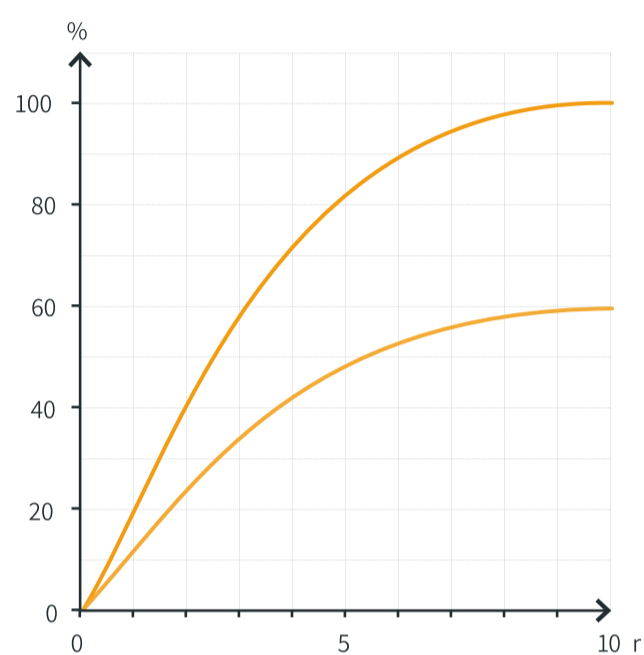

Heater Performance