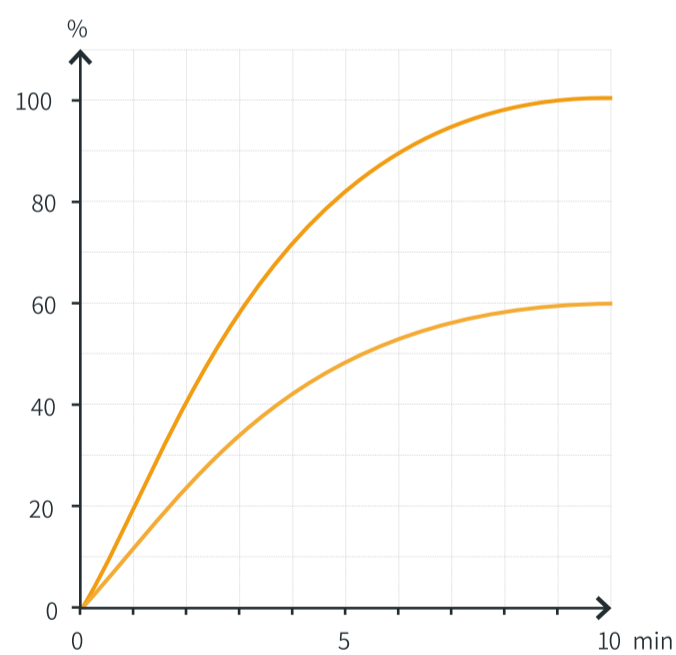

Heater Performance

Архангельск (8182)63-90-72
Астана (7172)727-132
Астрахань (8512)99-46-04
Барнаул (3852)73-04-60
Белгород (4722)40-23-64
Брянск (4832)59-03-52
Владивосток (423)249-28-31
Волгоград (844)278-03-48
Вологда (8172)26-41-59
Воронеж (473)204-51-73
Екатеринбург (343)384-55-89
Иваново (4932)77-34-06

Ижевск (3412)26-03-58
Иркутск (395)279-98-46
Казань (843)206-01-48
Калининград (4012)72-03-81
Калуга (4842)92-23-67
Кемерово (3842)65-04-62
Киров (8332)68-02-04
Краснодар (861)203-40-90
Красноярск (391)204-63-61
Курск (4712)77-13-04
Липецк (4742)52-20-81

Магнитогорск (3519)55-03-13
Москва (495)268-04-70
Мурманск (8152)59-64-93
Набережные Челны (8552)20-53-41
Нижний Новгород (831)429-08-12
Новокузнецк (3843)20-46-81
Новосибирск (383)227-86-73
Омск (3812)21-46-40
Орел (4862)44-53-42
Оренбург (3532)37-68-04
Пенза (8412)22-31-16

Пермь (342)205-81-47
Ростов-на-Дону (863)308-18-15
Рязань (4912)46-61-64
Самара (846)206-03-16
Санкт-Петербург (812)309-46-40
Саратов (845)249-38-78
Севастополь (8692)22-31-93
Симферополь (3652)67-13-56
Смоленск (4812)29-41-54
Сочи (862)225-72-31
Ставрополь (8652)20-65-13

Сургут (3462)77-98-35
Тверь (4822)63-31-35
Томск (3822)98-41-53
Тула (4872)74-02-29
Тюмень (3452)66-21-18
Ульяновск (8422)24-23-59
Уфа (347)229-48-12
Хабаровск (4212)92-98-04
Челябинск (351)202-03-61
Череповец (8202)49-02-64
Ярославль (4852)69-52-93

Киргизия (996)312-96-26-47

Россия (495)268-04-70

Казахстан (772)734-952-31