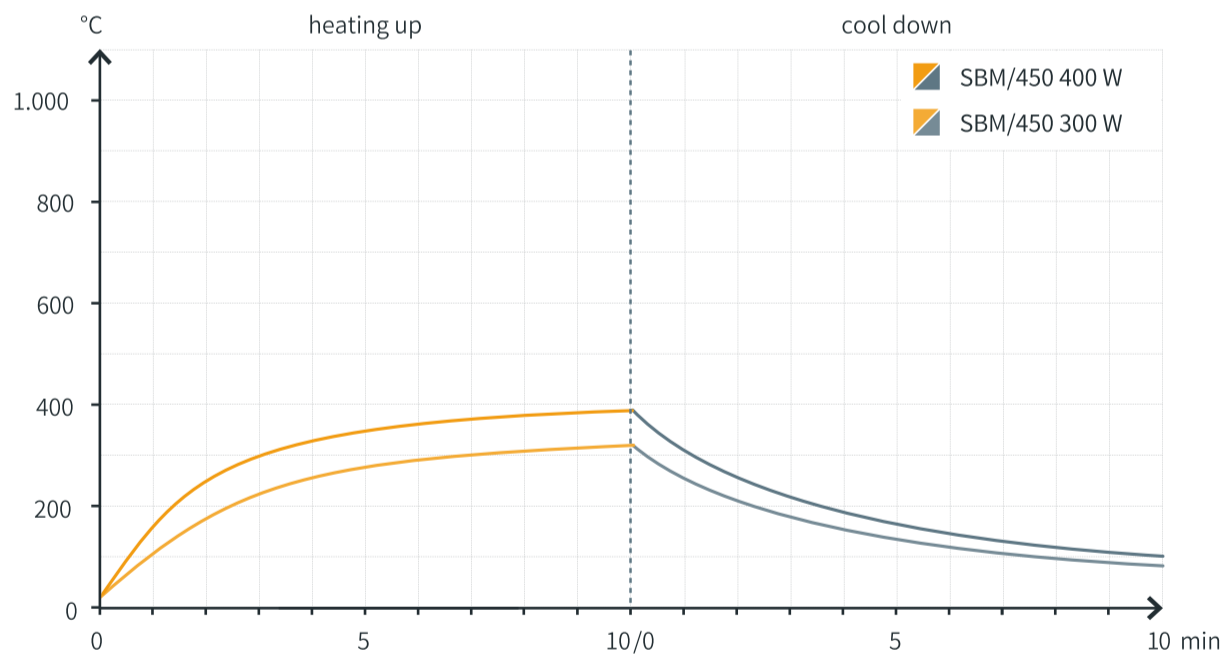

Heater Temperature