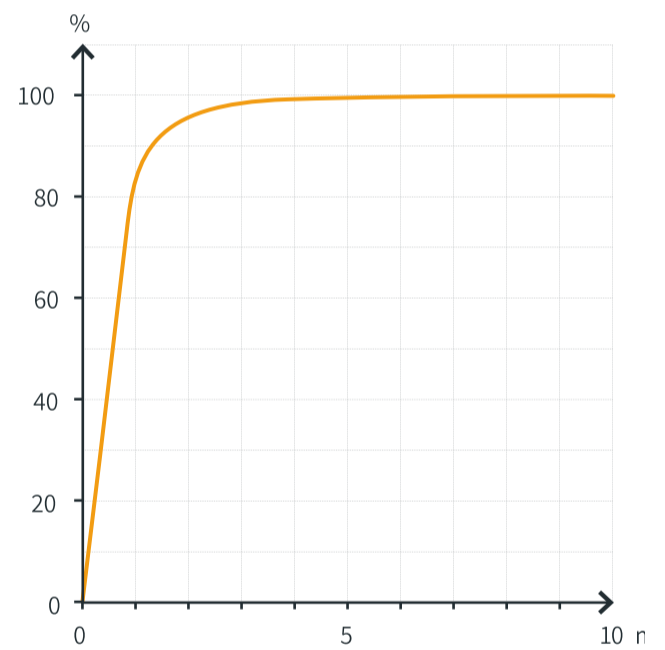

Heater Performance

Архангельск (8182)63-90-72
Астана (7172)727-132
Астрахань (8512)99-46-04
Барнаул (3852)73-04-60
Белгород (4722)40-23-64
Брянск (4832)59-03-52
Владивосток (423)249-28-31
Волгоград (844)278-03-48
Вологда (8172)26-41-59
Воронеж (473)204-51-73
Екатеринбург (343)384-55-89
Иваново (4932)77-34-06

Ижевск (3412)26-03-58
Иркутск (395)279-98-46
Казань (843)206-01-48
Калининград (4012)72-03-81
Калуга (4842)92-23-67
Кемерово (3842)65-04-62
Киров (8332)68-02-04
Краснодар (861)203-40-90
Красноярск (391)204-63-61
Курск (4712)77-13-04
Липецк (4742)52-20-81

Магнитогорск (3519)55-03-13
Москва (495)268-04-70
Мурманск (8152)59-64-93
Набережные Челны (8552)20-53-41
Нижний Новгород (831)429-08-12
Новокузнецк (3843)20-46-81
Новосибирск (383)227-86-73
Омск (3812)21-46-40
Орел (4862)44-53-42
Оренбург (3532)37-68-04
Пенза (8412)22-31-16

Пермь (342)205-81-47
Ростов-на-Дону (863)308-18-15
Рязань (4912)46-61-64
Самара (846)206-03-16
Санкт-Петербург (812)309-46-40
Саратов (845)249-38-78
Севастополь (8692)22-31-93
Симферополь (3652)67-13-56
Смоленск (4812)29-41-54
Сочи (862)225-72-31
Ставрополь (8652)20-65-13

Сургут (3462)77-98-35
Тверь (4822)63-31-35
Томск (3822)98-41-53
Тула (4872)74-02-29
Тюмень (3452)66-21-18
Ульяновск (8422)24-23-59
Уфа (347)229-48-12
Хабаровск (4212)92-98-04
Челябинск (351)202-03-61
Череповец (8202)49-02-64
Ярославль (4852)69-52-93

Киргизия (996)312-96-26-47

Россия (495)268-04-70

Казахстан (772)734-952-31