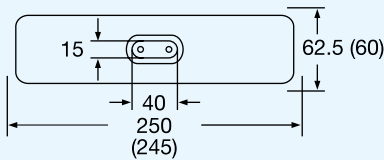

Elstein MaxLife panel heaters FSM are available in three designs and cover the power range from 60 W to 1000 W.

FSM

FSM/2

FSM/4

FSM	220 g	250	400	650	1000	W
FSM/2	125 g	125	200	325	500	W
FSM/4	75 g	60	100	200	250	W
		16.0	25.6	41.6	64.0	kW/m ²
		to 400	to 500	to 620	to 720	°C
		750	750	750	750	°C
		2 - 10				µm