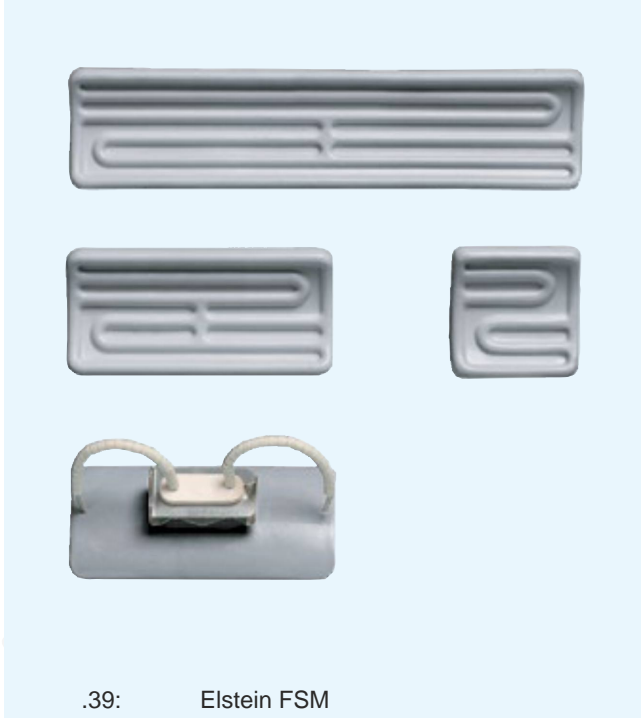

Ижевск (3412)26-03-58
Иркутск (395)279-98-46
Казань (843)206-01-48
Калининград (4012)72-03-81
Калуга (4842)92-23-67
Кемерово (3842)65-04-62
Киров (8332)68-02-04
Краснодар (861)203-40-90
Красноярск (391)204-63-61
Курск (4712)77-13-04
Липецк (4742)52-20-81
Киргизия (996)312-96-26-47

Магнитогорск (3519)55-03-13
Москва (495)268-04-70
Мурманск (8152)59-64-93
Набережные Челны (8552)20-53-41
Нижний Новгород (831)429-08-12
Новокузнецк (3843)20-46-81
Новосибирск (383)227-86-73
Омск (3812)21-46-40
Орел (4862)44-53-42
Оренбург (3532)37-68-04
Пенза (8412)22-31-16
Россия (495)268-04-70

Пермь (342)205-81-47
Ростов-на-Дону (863)308-18-15
Рязань (4912)46-61-64
Самара (846)206-03-16
Санкт-Петербург (812)309-46-40
Саратов (845)249-38-78
Севастополь (8692)22-31-93
Симферополь (3652)67-13-56
Смоленск (4812)29-41-54
Сочи (862)225-72-31
Ставрополь (8652)20-65-13
Казахстан (772)734-952-31

Сургут (3462)77-98-35
Тверь (4822)63-31-35
Томск (3822)98-41-53
Тула (4872)74-02-29
Тюмень (3452)66-21-18
Ульяновск (8422)24-23-59
Уфа (347)229-48-12
Хабаровск (4212)92-98-04
Челябинск (351)202-03-61
Череповец (8202)49-02-64
Ярославль (4852)69-52-93

<https://elstein.nt-rt.ru> || ezt@nt-rt.ru

MaxLife

FSM

Elstein MaxLife FSM

64 / 2 720 ° C.

MaxLife FSM

35000

MaxLife, FSM 20 000 230

Elstein MaxLife panel heaters FSM are available in three designs and cover the power range from 60 W to 1000 W.

FSM