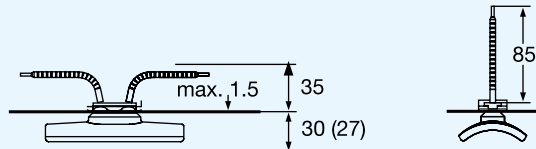

Elstein MaxLife panel heaters FSM are available in three designs and cover the power range from 60 W to 1000 W.

FSM

FSM/2

FSM/4

FSM	220 g	250	400	650	1000	W
FSM/2	125 g	125	200	325	500	W
FSM/4	75 g	60	100	200	250	W
		16.0	25.6	41.6	64.0	kW/m ²
		to 400	to 500	to 620	to 720	°C
		750	750	750	750	°C
		2 - 10				µm