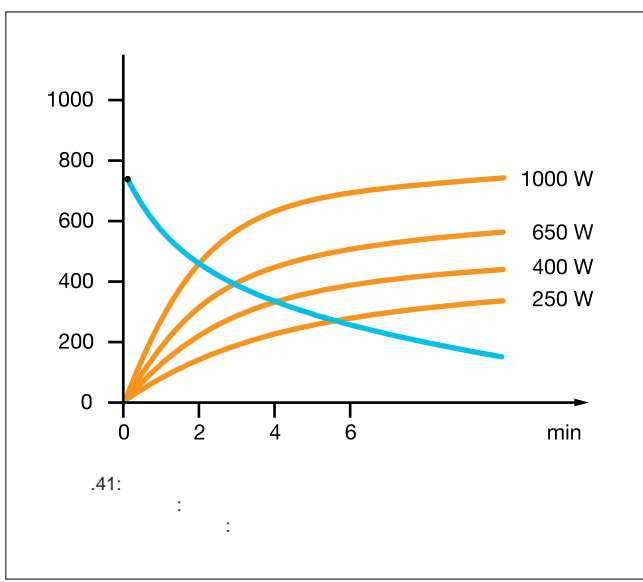

Elstein MaxLife panel heaters FSM are available in three designs and cover the power range from 60 W to 1000 W.

FSM

FSM/2

FSM/4

FSM	220 g	250	400	650	1000	W
FSM/2	125 g	125	200	325	500	W
FSM/4	75 g	60	100	200	250	W
		16.0	25.6	41.6	64.0	kW/m ²
		to 400	to 500	to 620	to 720	°C
		750	750	750	750	°C
		2 - 10				µm