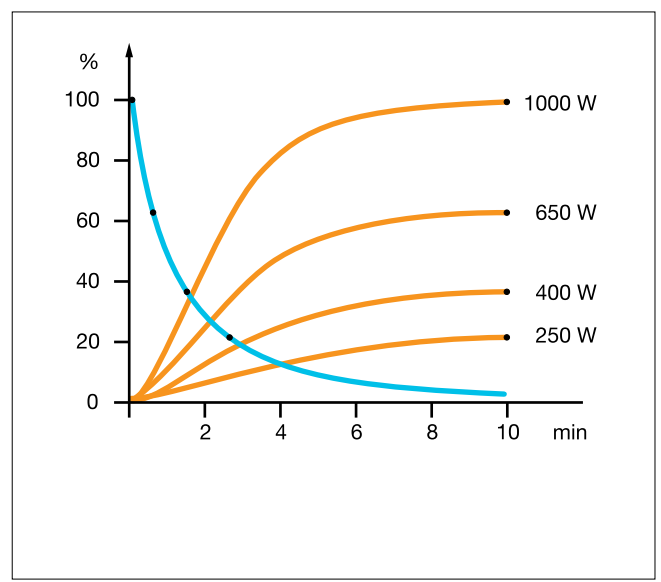

Elstein MaxLife panel heaters FSM are available in three designs and cover the power range from 60 W to 1000 W.

FSM

FSM/2

FSM/4

FSM	220 g	250	400	650	1000	W
FSM/2	125 g	125	200	325	500	W
FSM/4	75 g	60	100	200	250	W
		16.0	25.6	41.6	64.0	kW/m ²
		to 400	to 500	to 620	to 720	°C
		750	750	750	750	°C
		2 - 10				µm