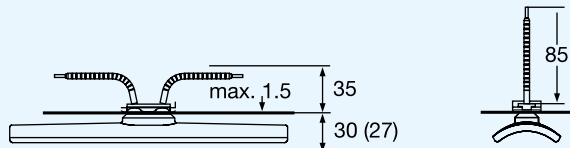

Elstein MaxLife panel heaters FSM are available in three designs and cover the power range from 60 W to 1000 W.

FSM

FSM/2

FSM/4

FSM	220 g	250	400	650	1000	W
FSM/2	125 g	125	200	325	500	W
FSM/4	75 g	60	100	200	250	W
		16.0	25.6	41.6	64.0	kW/m ²
		to 400	to 500	to 620	to 720	°C
		750	750	750	750	°C
		2 - 10				µm