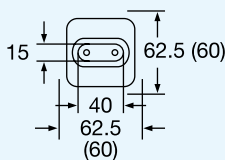

Elstein MaxLife panel heaters FSM are available in three designs and cover the power range from 60 W to 1000 W.

FSM

FSM/2

FSM/4

FSM	220 g	250	400	650	1000	W
FSM/2	125 g	125	200	325	500	W
FSM/4	75 g	60	100	200	250	W
		16.0	25.6	41.6	64.0	kW/m ²
		to 400	to 500	to 620	to 720	°C
		750	750	750	750	°C
		2 - 10				µm