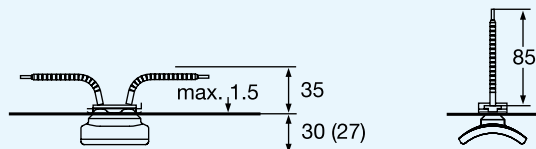

Elstein MaxLife panel heaters FSM are available in three designs and cover the power range from 60 W to 1000 W.

FSM

FSM/2

FSM/4

FSM	220 g	250	400	650	1000	W
FSM/2	125 g	125	200	325	500	W
FSM/4	75 g	60	100	200	250	W
		16.0	25.6	41.6	64.0	kW/m ²
		to 400	to 500	to 620	to 720	°C
		750	750	750	750	°C
		2 - 10				µm