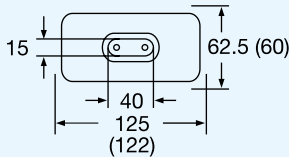

Elstein MaxLife panel heaters FSM are available in three designs and cover the power range from 60 W to 1000 W.

FSM

FSM/2

FSM/4

FSM	220 g	250	400	650	1000	W
FSM/2	125 g	125	200	325	500	W
FSM/4	75 g	60	100	200	250	W
		16.0	25.6	41.6	64.0	kW/m ²
		to 400	to 500	to 620	to 720	°C
		750	750	750	750	°C
		2 - 10				µm