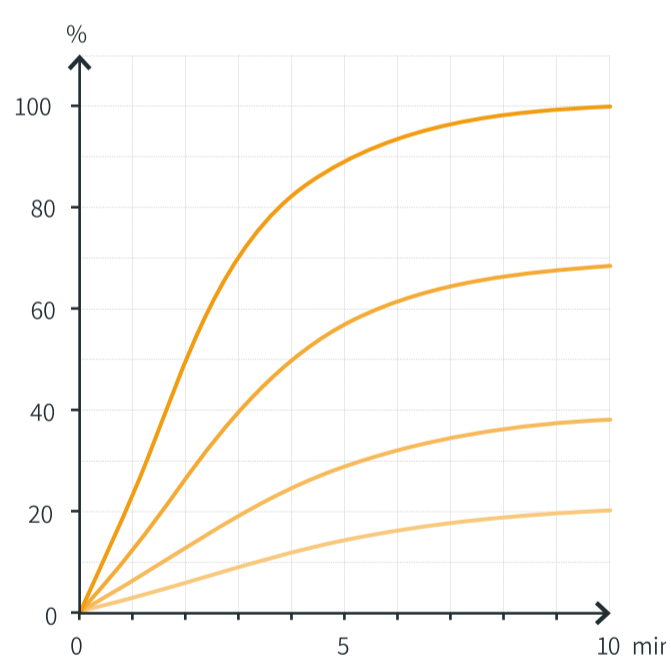

Heater Performance

Архангельск (8182)63-90-72
Астана (7172)727-132
Астрахань (8512)99-46-04
Барнаул (3852)73-04-60
Белгород (4722)40-23-64
Брянск (4832)59-03-52
Владивосток (423)249-28-31
Волгоград (844)278-03-48
Вологда (8172)26-41-59
Воронеж (473)204-51-73
Екатеринбург (343)384-55-89
Иваново (4932)77-34-06

Ижевск (3412)26-03-58
Иркутск (395)279-98-46
Казань (843)206-01-48
Калининград (4012)72-03-81
Калуга (4842)92-23-67
Кемерово (3842)65-04-62
Киров (8332)68-02-04
Краснодар (861)203-40-90
Красноярск (391)204-63-61
Курск (4712)77-13-04
Липецк (4742)52-20-81

Киргизия (996)312-96-26-47

Магнитогорск (3519)55-03-13
Москва (495)268-04-70
Мурманск (8152)59-64-93
Набережные Челны (8552)20-53-41
Нижний Новгород (831)429-08-12
Новокузнецк (3843)20-46-81
Новосибирск (383)227-86-73
Омск (3812)21-46-40
Оренбург (3532)37-68-04
Пенза (8412)22-31-16

Россия (495)268-04-70

Пермь (342)205-81-47
Ростов-на-Дону (863)308-18-15
Рязань (4912)46-61-64
Самара (846)206-03-16
Санкт-Петербург (812)309-46-40
Саратов (845)249-38-78
Севастополь (8692)22-31-93
Симферополь (3652)67-13-56
Смоленск (4812)29-41-54
Сочи (862)225-72-31
Ставрополь (8652)20-65-13

Казахстан (772)734-952-31

Сургут (3462)77-98-35
Тверь (4822)63-31-35
Томск (3822)98-41-53
Тула (4872)74-02-29
Тюмень (3452)66-21-18
Ульяновск (8422)24-23-59
Уфа (347)229-48-12
Хабаровск (4212)92-98-04
Челябинск (351)202-03-61
Череповец (8202)49-02-64
Ярославль (4852)69-52-93