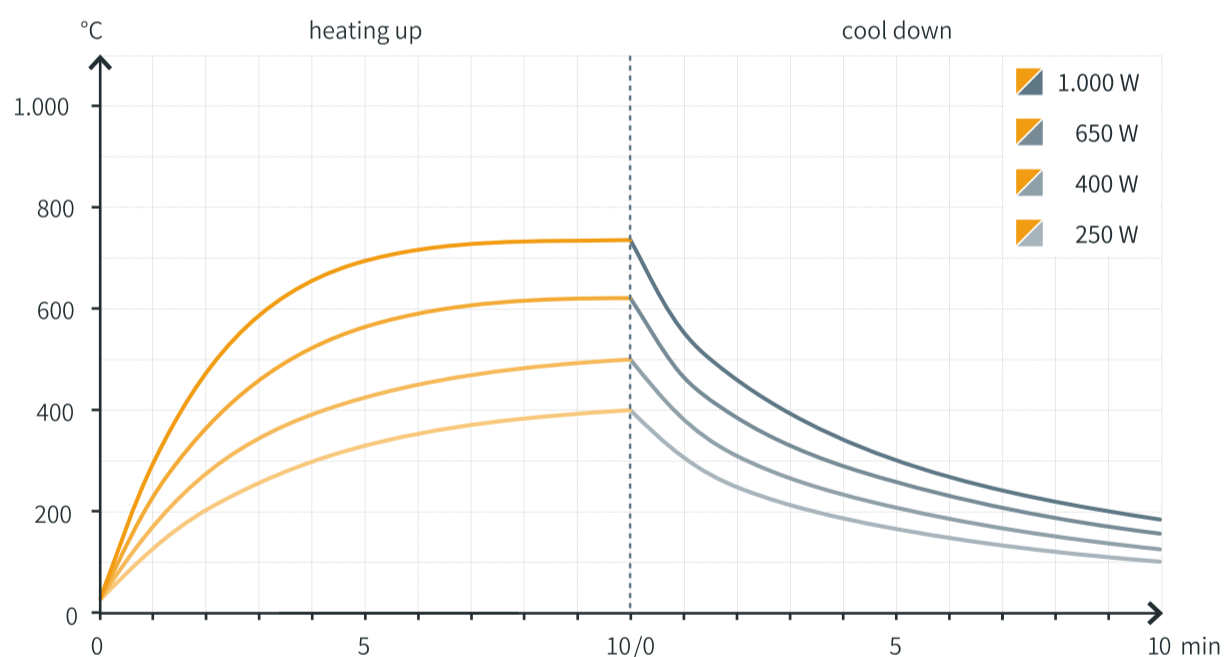

- Стандартная розетка Эльштейна
- МОНТАЖНЫЙ КОМПЛЕКТ
- Сертификат VDE для многих вариантов
- Сертификат UR/UL для многих вариантов

Варианты

- специальные мощности
- специальные напряжения
- расширенные лиды
- силовые провода с кольцевыми клеммами

Технические данные

Type, weight, wattage	FSR/1	220 g	250 W	400 W	600 W	1000 W
	FSR/2	125 g	125 W	200 W	300 W	500 W
	FSR/4	75 g	60 W	100 W	150 W	250 W
Installable surface rating			16,0 kW/m²	25,6 kW/m²	38,4 kW/m²	64,0 kW/m²
Typical operating temperature			to 400 °C	to 500 °C	to 590 °C	to 740 °C
Maximum permissible temperature			750 °C	750 °C	750 °C	750 °C
Wavelength range			2–10 μm	2–10 μm	2–10 μm	2–10 μm

Heater Temperature