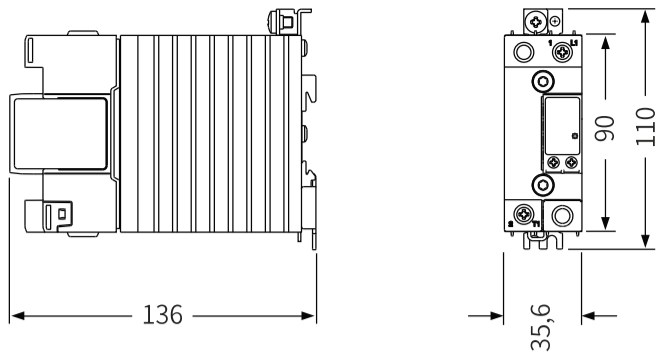

## TSE 40 A

Mounting dimensions and radiator dimensions ( ) in mm