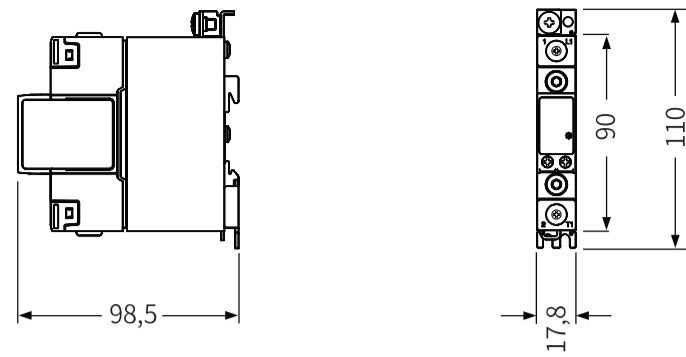

TSE 20 A

Архангельск (8182)63-90-72
Астана (7172)727-132
Астрахань (8512)99-46-04
Барнаул (3852)73-04-60
Белгород (4722)40-23-64
Брянск (4832)59-03-52
Владивосток (423)249-28-31
Волгоград (844)278-03-48
Вологда (8172)26-41-59
Воронеж (473)204-51-73
Екатеринбург (343)384-55-89
Иваново (4932)77-34-06

Ижевск (3412)26-03-58
Иркутск (395)279-98-46
Казань (843)206-01-48
Калининград (4012)72-03-81
Калуга (4842)92-23-67
Кемерово (3842)65-04-62
Киров (8332)68-02-04
Краснодар (861)203-40-90
Красноярск (391)204-63-61
Курск (4712)77-13-04
Липецк (4742)52-20-81

Киргизия (996)312-96-26-47

Магнитогорск (3519)55-03-13
Москва (495)268-04-70
Мурманск (8152)59-64-93
Набережные Челны (8552)20-53-41
Нижний Новгород (831)429-08-12
Новокузнецк (3843)20-46-81
Новосибирск (383)227-86-73
Омск (3812)21-46-40
Орел (4862)44-53-42
Оренбург (3532)37-68-04
Пенза (8412)22-31-16

Россия (495)268-04-70

Пермь (342)205-81-47
Ростов-на-Дону (863)308-18-15
Рязань (4912)46-61-64
Самара (846)206-03-16
Санкт-Петербург (812)309-46-40
Саратов (845)249-38-78
Севастополь (8692)22-31-93
Симферополь (3652)67-13-56
Смоленск (4812)29-41-54
Сочи (862)225-72-31
Ставрополь (8652)20-65-13

Казахстан (772)734-952-31

Сургут (3462)77-98-35
Тверь (4822)63-31-35
Томск (3822)98-41-53
Тула (4872)74-02-29
Тюмень (3452)66-21-18
Ульяновск (8422)24-23-59
Уфа (347)229-48-12
Хабаровск (4212)92-98-04
Челябинск (351)202-03-61
Череповец (8202)49-02-64
Ярославль (4852)69-52-93

<https://elstein.nt-rt.ru> || ezt@nt-rt.ru